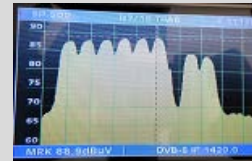

CH: 209 – Super Sport 9
CH: 210 – Super Sport Select
CH: 212 – Super Sport HD2
CH: 286 – Swazi TV
CH: 410 – CNBC
CH: 918 – Fut021

CH: 875 – Link FM (Link)
CH: 878 – Jozi FM (Jozi)
CH: 879 – 94.7 Highveld Stereo
CH: 880 – 94.5 KFM (KFM)
CH: 881 – Metro FM (Metro)
CH: 884 – Capricorn FM
CH: 887 – Radio Pretoria

14K

FREQ: 11474.00 MHz

IF: 1724.0

S/R: 30000

FEC: 5/6

Horizontal Low

TS 8

SA Uplink

DVB-S QPSK