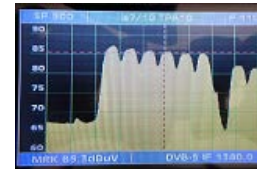

CH: 127 – Sony
CH: 130 – MTV
CH: 139 – TCM
CH: 179 – Travel Channel
CH: 301 – Cartoon Network
CH: 303 – Disney
CH: 304 – Disney XD
CH: 309 – Disney Junior
CH: 322 – MTV Base
CH: 323 – VH1 Classic
CH: 400 – BBC World News
CH: 411 – Bloomberg
CH: 454 – Sun TV
CH: 908 – Fut04

CH: 850 – BBC World Service English
CH: 851 – BBC Afrique & Francais
CH: 852 – BBC African Languages

RMK

8K

FREQ: 11090.00 MHz

IF: 1340.0

S/R: 30000

FEC: 5/6

Horizontal Low

TS 13

UK Uplink

DVB-S QPSK