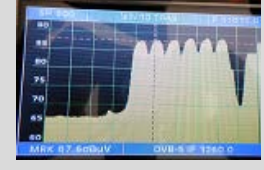

CH: 128 - Max
CH: 129 - Black belt
CH: 175 - Food
CH: 178 - Fashion TV
CH: 430 - RAI Italia
CH: 431 - BVN
CH: 432 - ERT
CH: 435 - RTPi
CH: 440 - RTL
CH: 441 - SAT1
CH: 442 - ARD
CH: 443 - ZDF
CH: 444 - PRO7
CH: 445 - 3SAT
CH: 446 - DW
CH: 451 - B4U Movies

CH: 895 - Bayern 1 (BAY1)
CH: 896 - Deutsche Welle Radio (DW-R)
CH: 897 - Bayern 3 (BAY3)

RMK