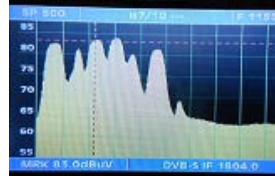

IF: 1804.0

S/R: 30000

FEC: 2/3

Vertical Low

TS 12

SA Uplink

DVB-S2 8PSK

CH: 103 – M-Net Movies Premiere HD  
 CH: 107 – M-Net Movies Drama & Romance HD  
 CH: 211 – Super Sport HD1  
 CH: 213 – Super Sport HD3  
 CH: 214 – Super Sport HD4