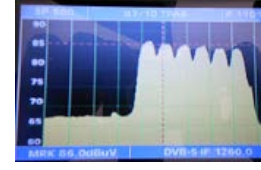

CH: 100 - Dish
CH: 191 - SABC 1
CH: 192 - SABC 2
CH: 193 - SABC 3
CH: 319 - Mindset
CH: 402 - SABC News
CH: 492 - Fu165
CH: 1012 - Fut 13
HD VOD

CH: 857 - Classic FM

RMK

4K

FREQ: 11010.00 MHz

IF: 1260.0

S/R: 30000

FEC: 5/6

Horizontal Low

TS 19

UK Uplink

DVB-S QPSK