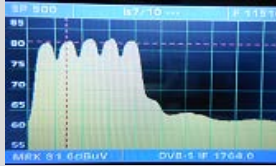

16K

FREQ: 11514.00 MHz

IF: 1764.0

S/R: 30000

FEC: 2/3

Horizontal Low

TS 5

SA Uplink

DVB-S2 8PSK

CH: 105 – M-Net Movies Family HD
CH: 108 – M-Net Movies Showcase HD
CH: 113 – M-Net Series Showcase
CH: 215 – Super Sport HD5
CH: 216 – Super Sport HD6

RMK

17K

FREQ: 11554.00 MHz

IF: 1804.0

S/R: 30000

FEC: 2/3

Vertical Low

TS 12

SA Uplink

DVB-S2 8PSK