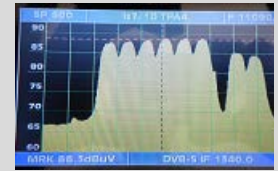

CH: 121 – Discovery Channel
CH: 122 – Comedy Central
CH: 124 – E Entertainment
CH: 173 – Style
CH: 188 – Trace Sports

RMK