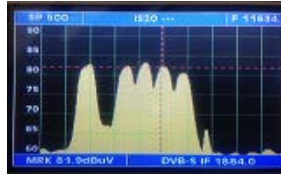

CH: 116 – Vuzu
CH: 132 – Zone Reality
CH: 164 – Mzansi Bioskop
CH: 181 – National Geographic
CH: 189 – Ignition
CH: 198 – Information Channel
CH: 263 – Cape Town TV
CH: 282 – Lesotho TV
CH: 302 – Boomerang
CH: 412 – Business Day TV
CH: 437 – TV5 Monde Afrique
CH: 1004 – Fut05
SD VOD

CH: 853 – Voice of America (VOA)
CH: 854 – World Radio Network (WRN)
CH: 855 – Trans World Radio (TWR)
CH: 856 – Talk Radio 702 (702)
CH: 860 – Chinese Radio International
CH: 865 – Channel Islam International
CH: 867 – Radio Wave (Wave)
CH: 868 – Radio Energy (100FM)
CH: 882 – Radio Pulpit
CH: 883 – Namibian National Radio

RMK

22K

FREQ: 11634.00 MHz

IF: 1884.0

S/R: 30000

FEC: 2/3

Horizontal Low

TS 18

SA Uplink

DVB-S2 8PSK