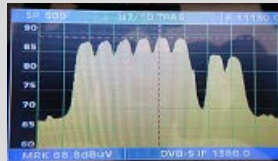

CH: 101 – M-Net HD
CH: 162 – Magic World
CH: 182 – National Geographic Wild
CH: 204 – Super Sport 4
CH: 251 – Soweto TV
CH: 331 – One Gospel
CH: 403 – eNCA (e.tv News)
CH: 406 – Aljazeera
CH: 415 – Weather & News
CH: 491 – Fut 09
MINDSET DATA

CH: 828 – Gospel
CH: 829 – African Rhythms
CH: 830 – Italian Contemporary
CH: 831 – Smooth Jazz
CH: 832 – Jazz
CH: 833 – Blues
CH: 834 – Beautiful Instrumentals
CH: 835 – Contemporary Instrumentals
CH: 836 – New Age
CH: 837 – Light Classical
CH: 838 – Arias and Overtunes
CH: 839 – Chamber Music
CH: 840 – Symphonic

12K

FREQ: 11170.00 MHz

IF: 1420.0

S/R: 30000

FEC: 5/6

Horizontal Low

TS 9

SA Uplink

DVB-S QPSK