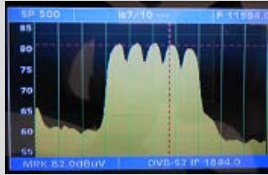

20K

FREQ: 11594.00 MHz

IF: 1844.0

S/R: 30000

FEC: 5/6

Horizontal Low

TS 17

SA Uplink

DVB-S QPSK

CH: 104 – M-Net Movies Comedy SD
CH: 105 – M-Net Movies Family SD
CH: 106 – M-Net Action + SD
CH: 108 – M-Net Showcase SD
CH: 146 – KykNet Musiek
CH: 150 – Africa Magic Entertainment
CH: 153 – Africa Movies
CH: 260 – BAY TV
CH: 261 – 1KZN
CH: 321 – Mzansi Music
CH: 340 – Dumisa
CH: 996 – F696
CH: 997 – F675
CH: 998 – F680
CH: 1035 – F660

RMK

21K

FREQ: 11634.00 MHz

IF: 1884.0

S/R: 30000

FEC: 5/6

Vertical Low

TS

SA Uplink

DVB-S QPSK