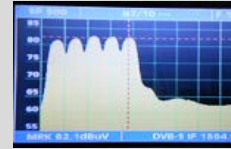

20K

FREQ: 11594.00 MHz

IF: 1844.0

S/R: 30000

FEC: 5/6

Horizontal Low

TS 17

SA Uplink

DVB-S QPSK

CH: 104 – M-Net Movies Comedy SD
CH: 105 – M-Net Movies Family SD
CH: 106 – M-Net Action + SD
CH: 108 – M-Net Showcase SD
CH: 146 – KykNet Musiek
CH: 150 – Africa Magic Entertainment
CH: 153 – Africa Movies
CH: 260 – BAY TV
CH: 261 – 1KZN
CH: 321 – Mzansi Music
CH: 340 – Dumisa
CH: 996 – F696
CH: 997 – F675
CH: 998 – F680
CH: 1035 – F660

RMK

21K

FREQ: 11634.00 MHz

IF: 1884.0

S/R: 30000

FEC: 5/6

Vertical Low

TS

SA Uplink

DVB-S QPSK

CH: 116 – Vuzu
CH: 132 – Zone Reality
CH: 164 – Mzansi Bioskop
CH: 181 – National Geographic
CH: 189 – Ignition
CH: 198 – Information Channel
CH: 263 – Cape Town TV
CH: 282 – Lesotho TV
CH: 302 – Boomerang
CH: 412 – Business Day TV
CH: 437 – TV5 Monde Afrique
CH: 1004 – Fut05
SD VOD

CH: 853 – Voice of America (VOA)
CH: 854 – World Radio Network (WRN)
CH: 855 – Trans World Radio (TWR)
CH: 856 – Talk Radio 702 (702)
CH: 860 – Chinese Radio International
CH: 865 – Channel Islam International
CH: 867 – Radio Wave (Wave)
CH: 868 – Radio Energy (100FM)
CH: 882 – Radio Pulpit
CH: 883 – Namibian National Radio

RMK

22K

FREQ: 11634.00 MHz

IF: 1884.0

S/R: 30000

FEC: 2/3

Horizontal Low

TS 18

SA Uplink

DVB-S2 8PSK

Next Gen VOD
IPTV VOD

RMK

24K

FREQ: 11674.00 MHz

IF: 1924.0

S/R: 30000

FEC: 5/6

Horizontal Low

TS 7

SA Uplink

DVB-S QPSK

CH: 114 – M-Net Series Reality
CH: 139 – M-Net Zone
CH: 145 – KykNet & Kie
CH: 155 – Africa Magic World
CH: 163 – Mzansi Wethu
CH: 208 – Super Sport 8
CH: 405 – Ann7

RMK