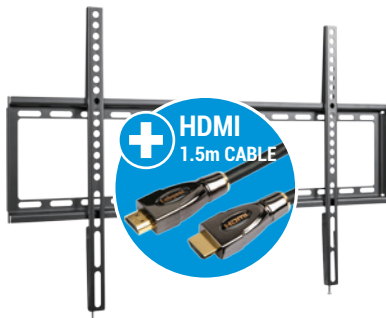

## TVARMECPL04 + HDMI.15SA

Flat Screen Flush Wall Mount 37"-70". Mounting profile: 25 mm. Integrated Level. Max. VESA: 600x400. **PLUS FREE HDMI 1.5m CABLE**

## LM7000 CCTV MONITOR

7" TFT LCD Monitor. Two Channel Input Includes PSU. Used to relay camera signal via bnc input.

## TVARMECPL01S

Flat Screen Wall Mount with Swivel Action 32"-55". Adjust laterally even after installation. Mounting profile: 63mm-427mm.

## DU-CA-11 DUMMY CAMERA

Dummy IR Camera with LED. 120.3 x 10.5 x 5.6 cm. Battery operated. Batteries not included.