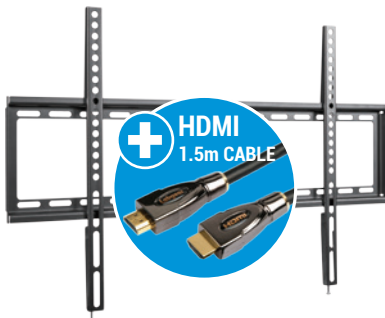

## TVARMECPL04 + HDMI 1.5SA

Flat Screen Flush Wall Mount 37"-70". Mounting profile: 25 mm. Integrated Level. Max. VESA: 600x400. **PLUS FREE HDMI 1.5m CABLE**

## LM7000 CCTV MONITOR

7" TFT LCD Monitor. Two Channel Input Includes PSU. Used to relay camera signal via bnc input.

## LM9200 CCTV MONITOR

9.2" TFT LCD Monitor. Two Channel input Includes PSU. 16:9 display mode with 2 video & 1 audio input. Card style remote control.

## TVARMECPL01S

Flat Screen Wall Mount with Swivel Action 32"-55". Adjust laterally even after installation. Mounting profile: 63mm-427mm.