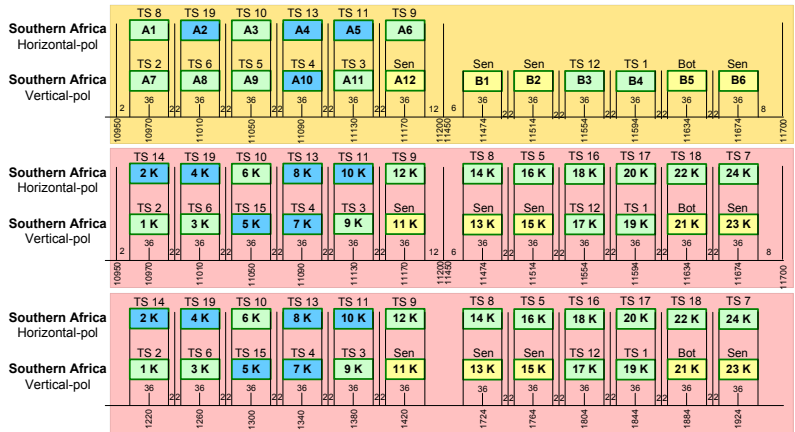

IS-7 to IS-20 Frequency Plan With Expansion

Downlink

- Uplinked from SA
- Uplinked from Arqiva
- NON-MCA Transponder

IS-7

IS-20

**IS-20
L-Band
@**

LO=9750Mhz