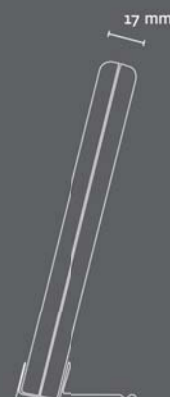

SPECIFICATIONS

The Funke DSC250 is a perfect combination of stylish design and state of the art technology. This digital indoor antenna offers you the best indoor reception of DTT signals. It is an easy plug & play solution to watch digital TV at home. With its compact size and sustainable performance, it has proven to be the best choice in indoor digital TV antennas. The Funke DSC250 is developed by Funke Digital TV: a professional partner in delivering digital TV solutions for every situation.

General specifications

Preferred applications	Indoor stationary reception
Amplifier principle	Low noise single stage amplifier
Connection	3,5 m flexible coaxial cable with IEC-male connector

Technical specifications

Channels	VHF 5 - 12 (174 - 230 MHz) UHF 21 - 69 (470 - 862 MHz)
Input voltage	5 ± 0,5 VDC
Input current	30mA typ.
Colour	Black

funke®