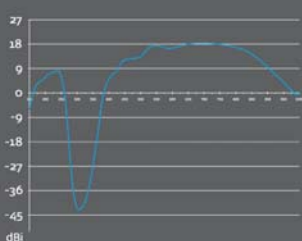

Channels	VHF 5 - 12 (174 - 230 MHz) UHF 21 - 69 (470 - 862 MHz)
Input voltage	5 ± 0,5 VDC
Input current	30mA typ.
Colour	Black

Gain

Antenna pattern
vertical polarizedAntenna pattern
horizontal polarized