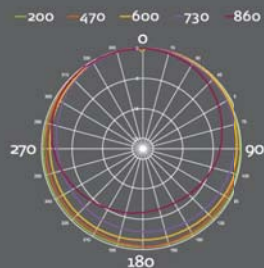

Channels	VHF 5 - 12 (174 - 230 MHz) UHF 21 - 69 (470 - 862 MHz)
Input voltage	5 ± 0,5 VDC
Input current	30mA typ.
Colour	Black

Gain

Antenna pattern
vertical polarizedAntenna pattern
horizontal polarized