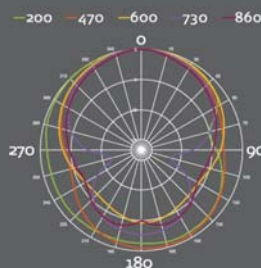

Channels	VHF 5 - 12 (174 - 230 MHz) UHF 21 - 69 (470 - 862 MHz)
Input voltage	5 ± 0,5 VDC
Input current	30mA typ.
Colour	Black

Gain

Antenna pattern
vertical polarizedAntenna pattern
horizontal polarized