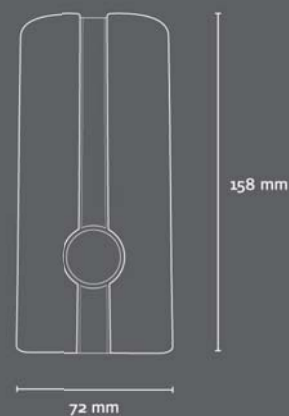

General specifications

Preferred applications	Indoor stationary reception
Amplifier principle	Low noise single stage amplifier
Connection	3,5 m flexible coaxial cable with IEC-male connector

Technical specifications

Channels	VHF 5 - 12 (174 - 230 MHz) UHF 21 - 69 (470 - 862 MHz)
Input voltage	5 ± 0,5 VDC
Input current	30mA typ.
Colour	Black

Gain

Antenna pattern
vertical polarizedAntenna pattern
horizontal polarized