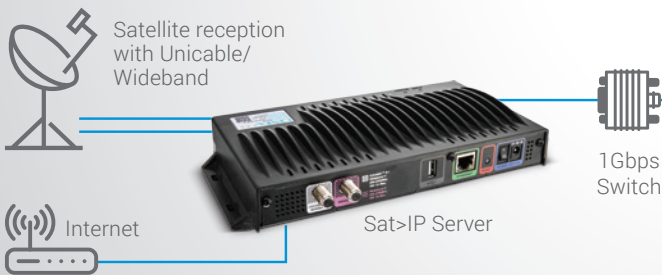

Sat>IP Solutions

Ordinary TV. Made Smart.

ONE INTEGRATED NETWORK. MANY ADVANTAGES.

NEW

DStv SAT > IP™

DStv SAT>IP server

SMZ-2400

Distribute Commercial DStv Channel subscription in Standard Definition and High Definition over a Cat5e/6 Ethernet Network.

The DStv SAT>IP server (SMZ-2400) is a smart solution that can seamlessly integrate over a Cat5e/6 Ethernet Network with a DStv Model 5S HD (SAT>IP) Zapper Decoder at each TV point, limited to 23 DStv Model 5S Decoders per SAT>IP server.

DStv Sat IP Ecosystem

- Ability to stream to 23 concurrent DStv 5S HD Decoders
- Scalable up to 75 Servers (1800 rooms)

live satellite TV in HD

Distribute all existing live satellite content (television and radio) Experience HD picture quality and digital sound.