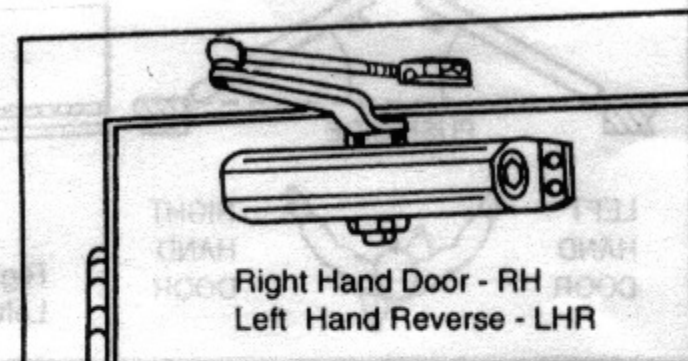

REGULAR ARM (PULL SIDE) Mounting

DOOR SELECTION

Regular Arm Installation

Closer mounts on door on hinge(pull) side of door.

- RIGHT HAND DOOR SHOWN
- LEFT HAND DOOR OPPOSITE
- DIMENSIONS ARE IN INCHES

OPENING	DIM ① Model: 952, 953	DIM ② Model: 954, 955
To 120°	5 7/8 (149mm)	5 7/16 (138mm)
120° - 180°	4 1/8 (104mm)	3 11/16 (93mm)