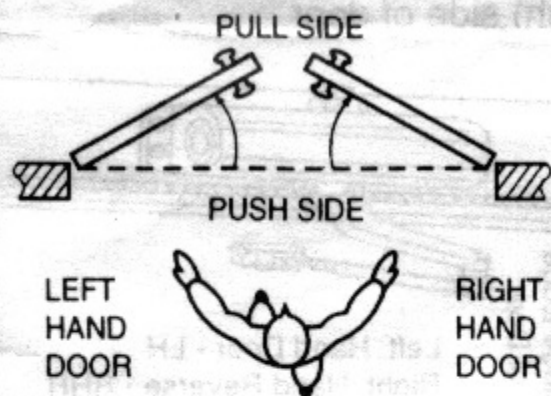

REGULAR ARM (PULL SIDE) Mounting

DOOR SELECTION

Regular Arm Installation

Closer mounts on door on hinge(pull) side of door.

- RIGHT HAND DOOR SHOWN
- LEFT HAND DOOR OPPOSITE
- DIMENSIONS ARE IN INCHES

OPENING	DIM ① Model: 952, 953	DIM ② Model: 954, 955
To 120°	5 7/8 (149mm)	5 7/16 (138mm)
120° - 180°	4 1/8 (104mm)	3 11/16 (93mm)