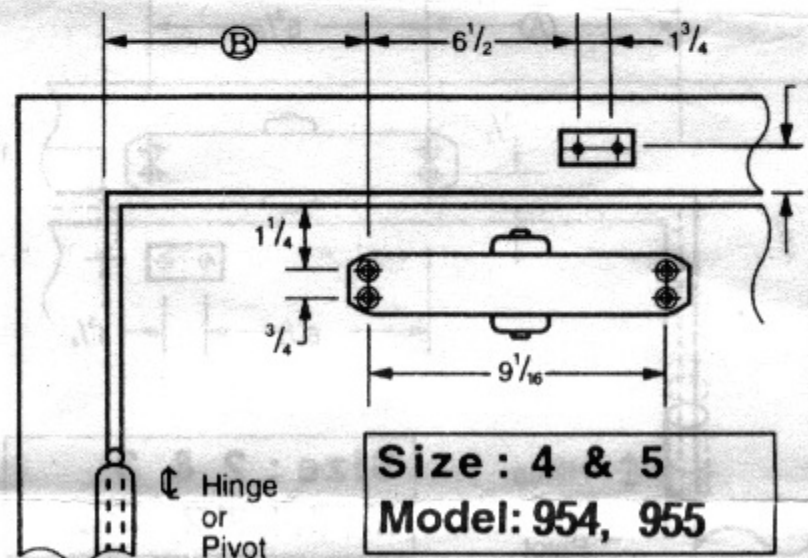

REGULAR ARM (PULL SIDE) Mounting

DOOR SELECTION

Regular Arm Installation

Closer mounts on door on hinge(pull) side of door.

- RIGHT HAND DOOR SHOWN
- LEFT HAND DOOR OPPOSITE
- DIMENSIONS ARE IN INCHES

OPENING	DIM ① Model: 952, 953	DIM ② Model: 954, 955
To 120°	5 7/8 (149mm)	5 7/16 (138mm)
120° - 180°	4 1/8 (104mm)	3 11/16 (93mm)