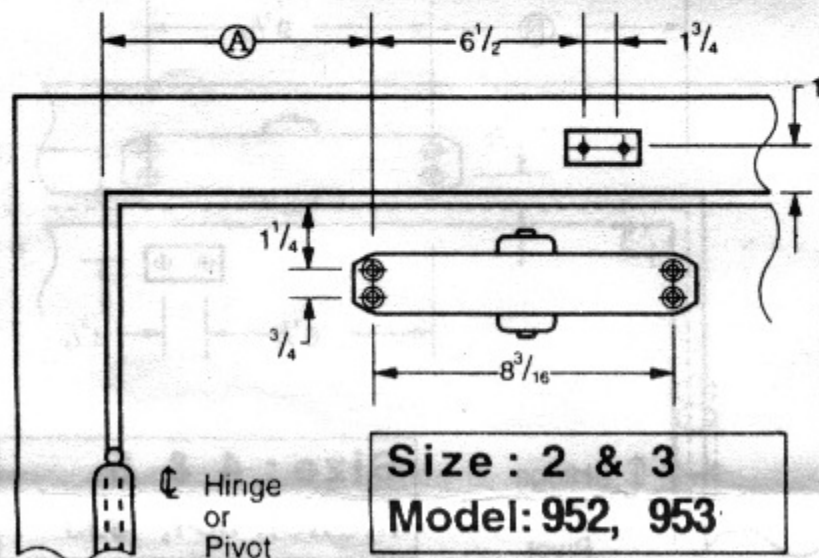

REGULAR ARM (PULL SIDE) Mounting

DOOR SELECTION

Regular Arm Installation

Closer mounts on door on hinge(pull) side of door.

- RIGHT HAND DOOR SHOWN
- LEFT HAND DOOR OPPOSITE
- DIMENSIONS ARE IN INCHES

OPENING	DIM ① Model: 952, 953	DIM ② Model: 954, 955
To 120°	5 7/8 (149mm)	5 7/16 (138mm)
120° - 180°	4 1/8 (104mm)	3 11/16 (93mm)