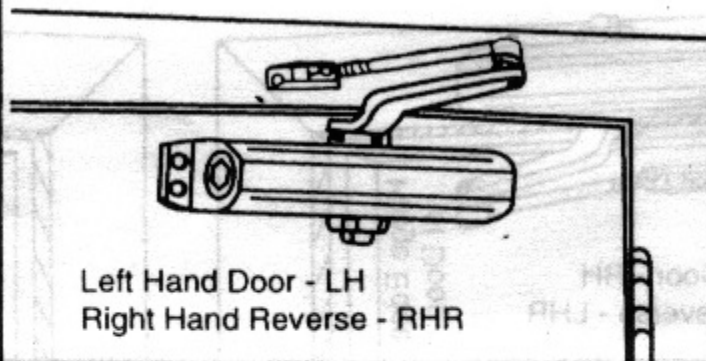

REGULAR ARM (PULL SIDE) Mounting

DOOR SELECTION

Regular Arm Installation

Closer mounts on door on hinge(pull) side of door.

- RIGHT HAND DOOR SHOWN
- LEFT HAND DOOR OPPOSITE
- DIMENSIONS ARE IN INCHES

OPENING	DIM ① Model: 952, 953	DIM ② Model: 954, 955
To 120°	5 7/8 (149mm)	5 7/16 (138mm)
120° - 180°	4 1/8 (104mm)	3 11/16 (93mm)